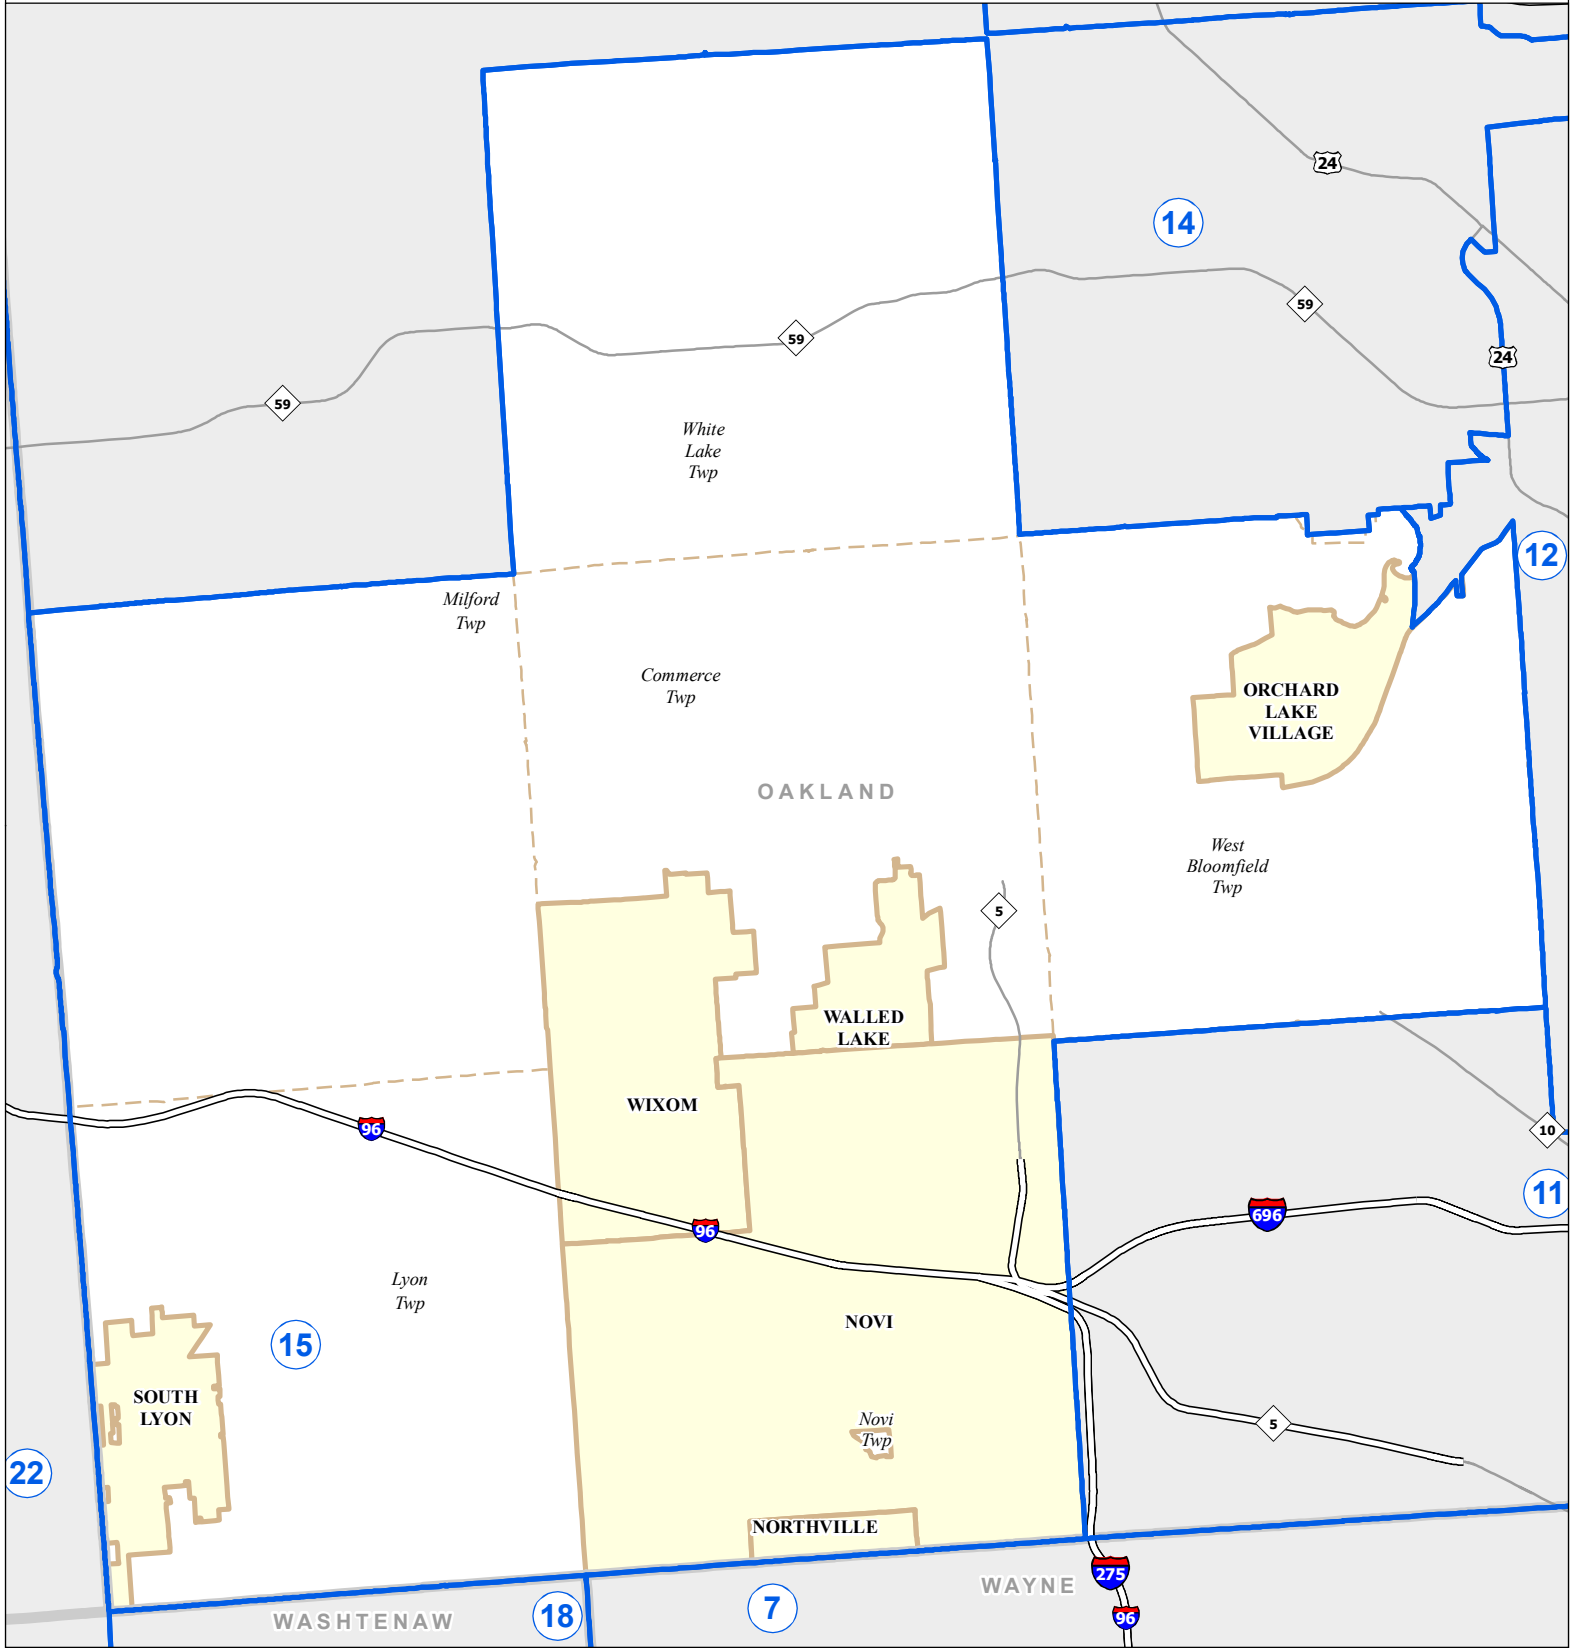

MICHIGAN SENATE DISTRICT 15

2011 Apportionment Plan

0 2.5 5 Miles

Produced by:
Center for Shared Solutions and Technology Partnerships
Michigan Department of Technology, Management, and Budget
12/19/11

Source: Base Map - Michigan Geographic Framework v11a
Legislative District Boundaries - 2011 Apportionment Plan (as enacted by PA 129 of 2011)

Legend					
	Senate District		County		Freeway
	City		Township		Highway

Michigan State Senate

DISTRICT 15

Oakland County (part)

Commerce Township

Lyon Township

Milford Township

Northville city

Novi city

Novi Township

Orchard Lake city

South Lyon city

Walled Lake city

West Bloomfield Township

White Lake Township

Wixom city