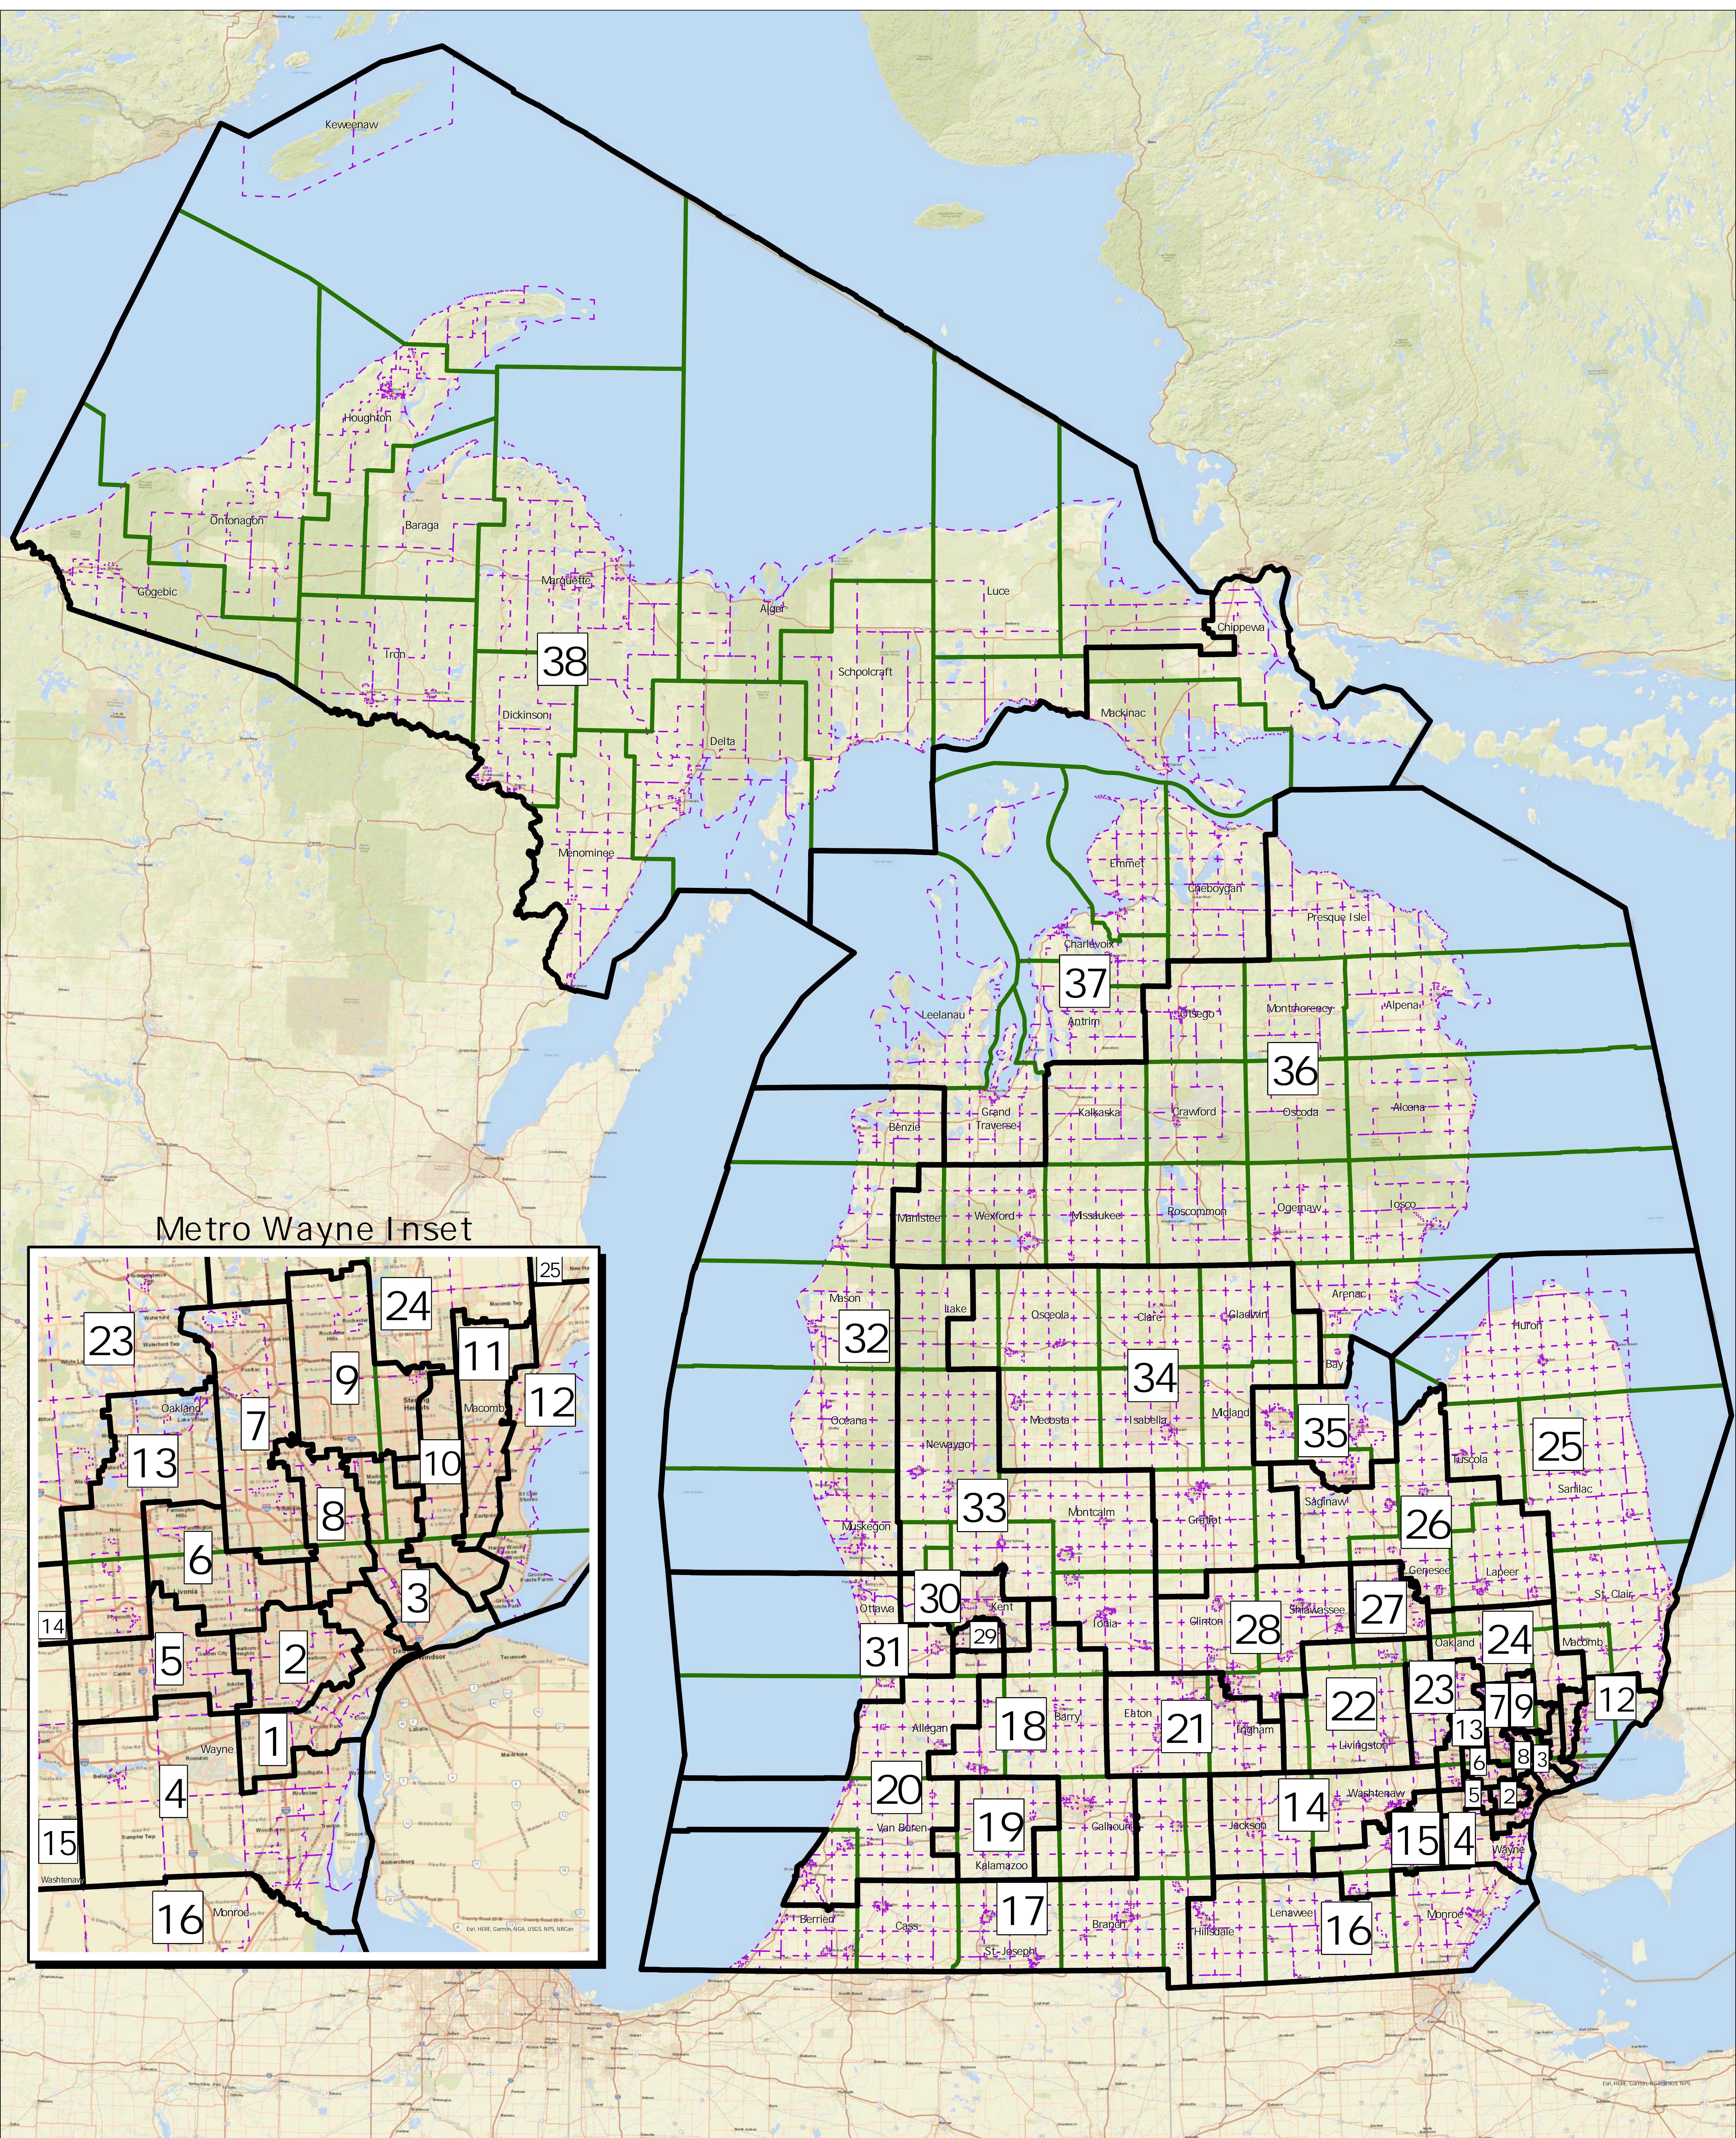

2022 Michigan State Senate Districts (Linden)

Metro Wayne Inset